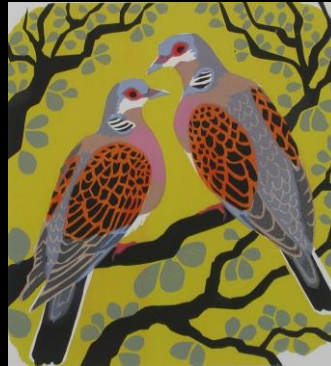

Carry Akroyd s.w.l.a

We are only able to show here a few of the amazing and diverse prints that the 30 or so printmaker artists whom we work with have contributed.

Printmakers' Wildlife is one of our most popular exhibitions and we do hope that, despite the limitations imposed by Covid 19, you will be able to come and have your spirits lifted and enriched.